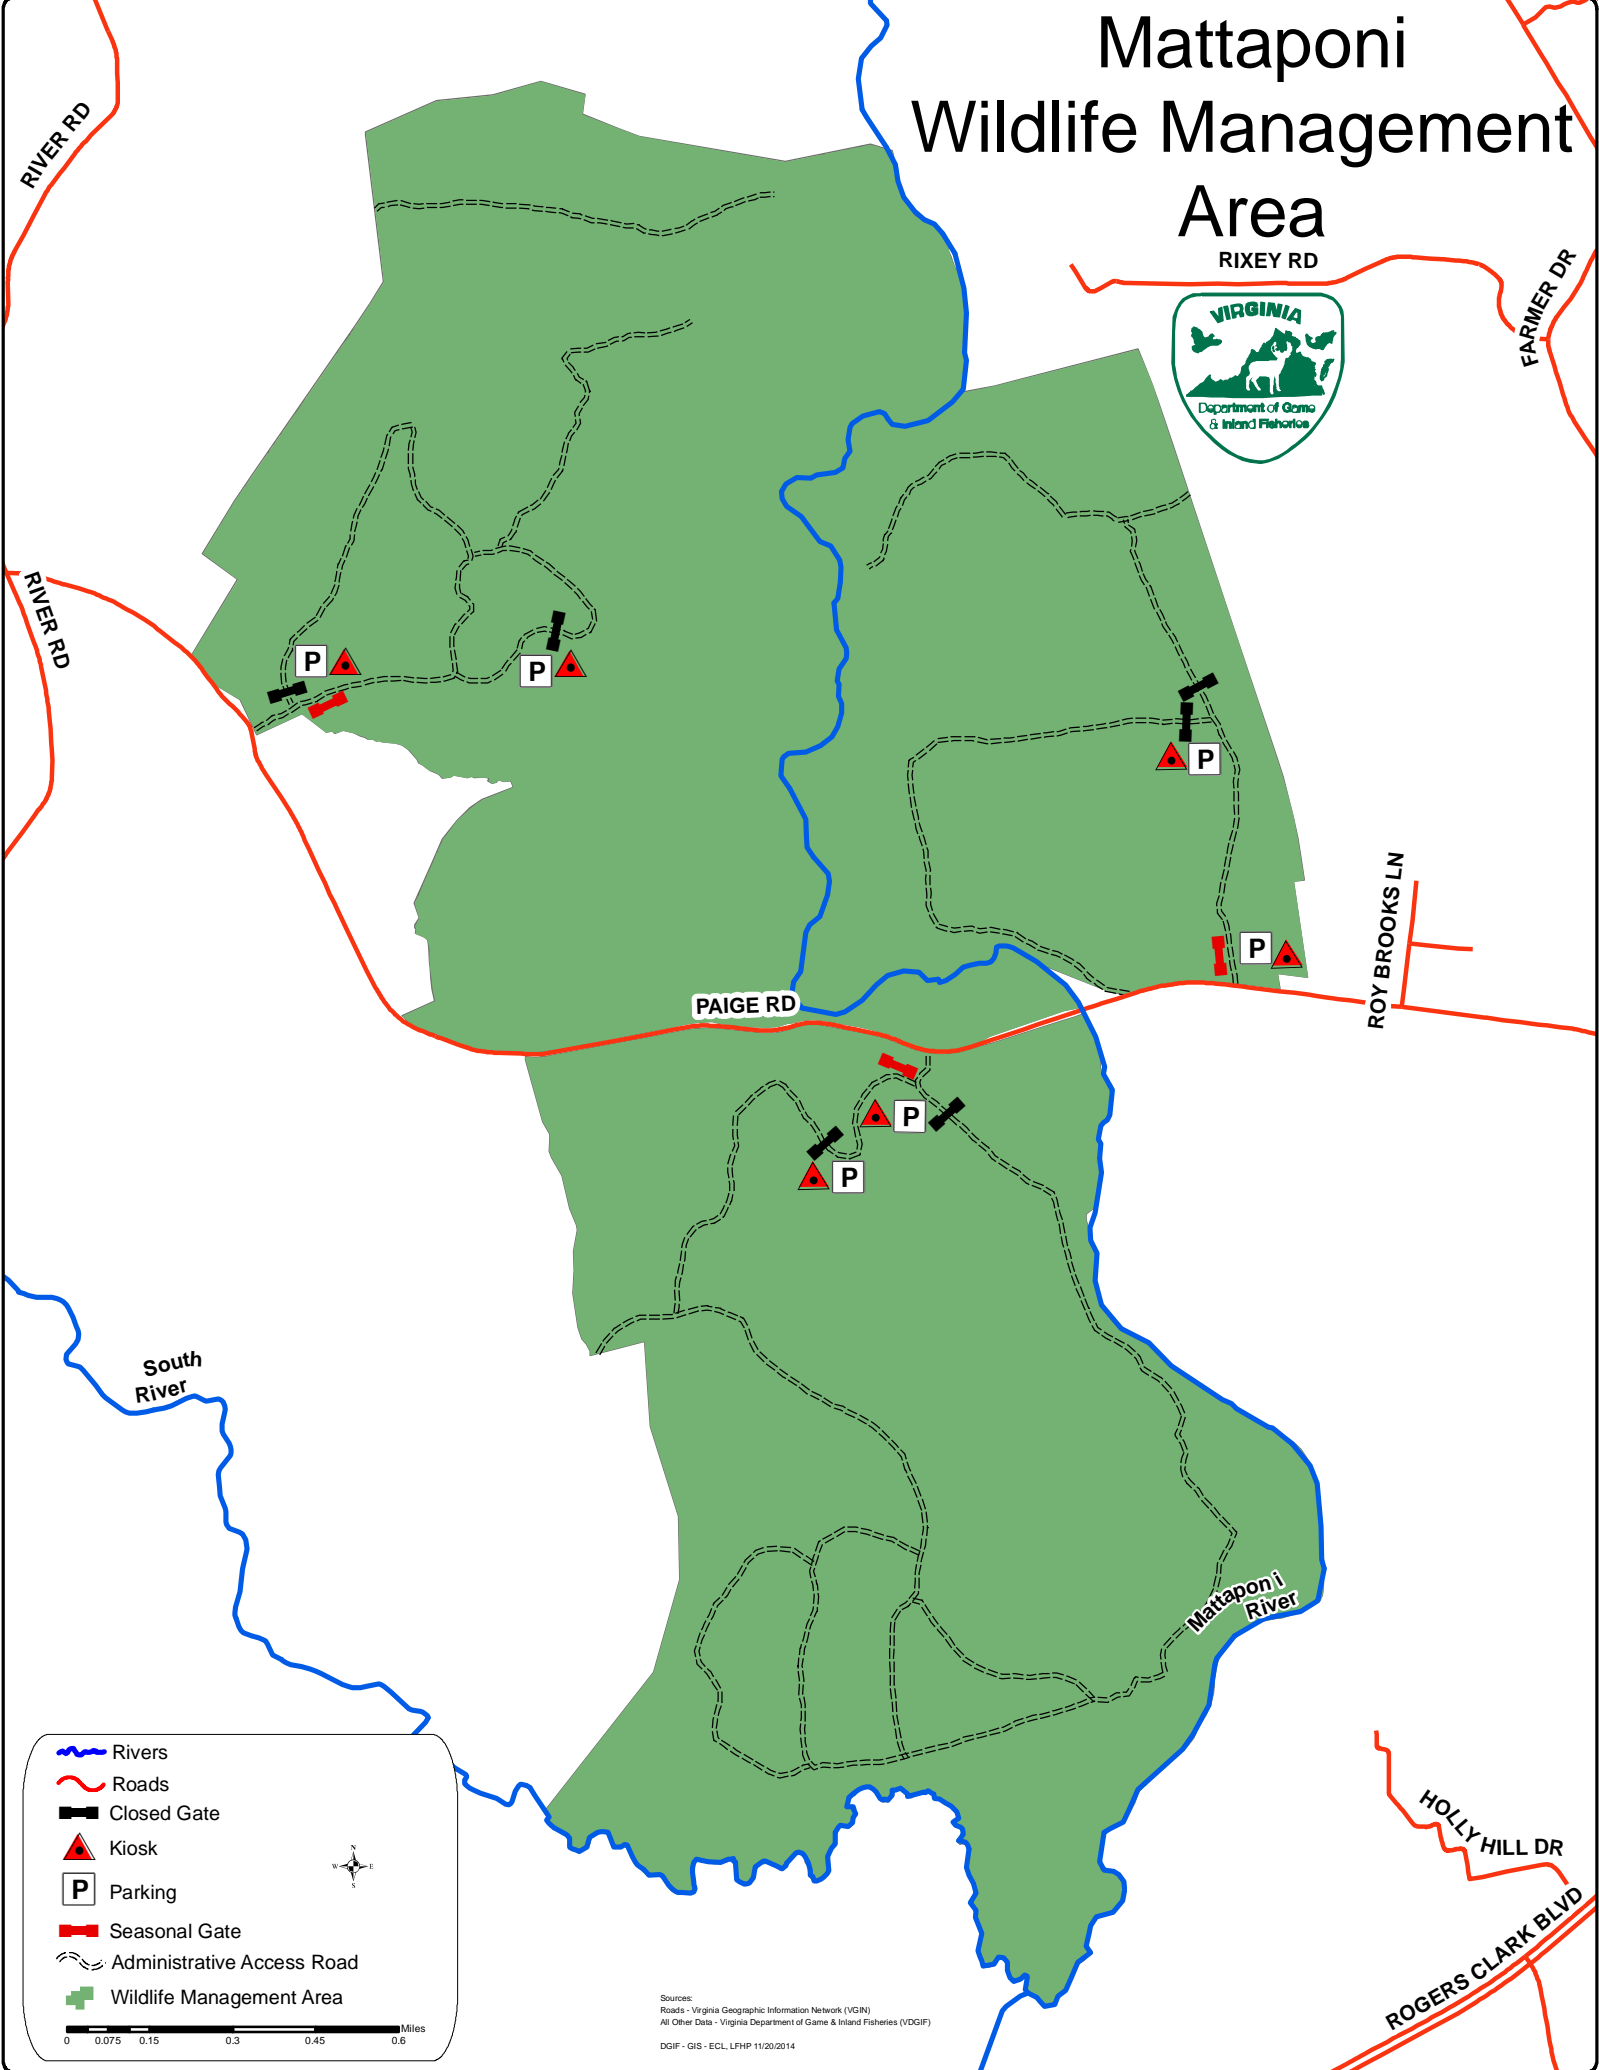

Mattaponi Wildlife Management Area

Legend

- Rivers
- Roads
- Closed Gate
- Kiosk
- Parking
- Seasonal Gate
- Administrative Access Road
- Wildlife Management Area

0 0.075 0.15 0.3 0.45 0.6 Miles