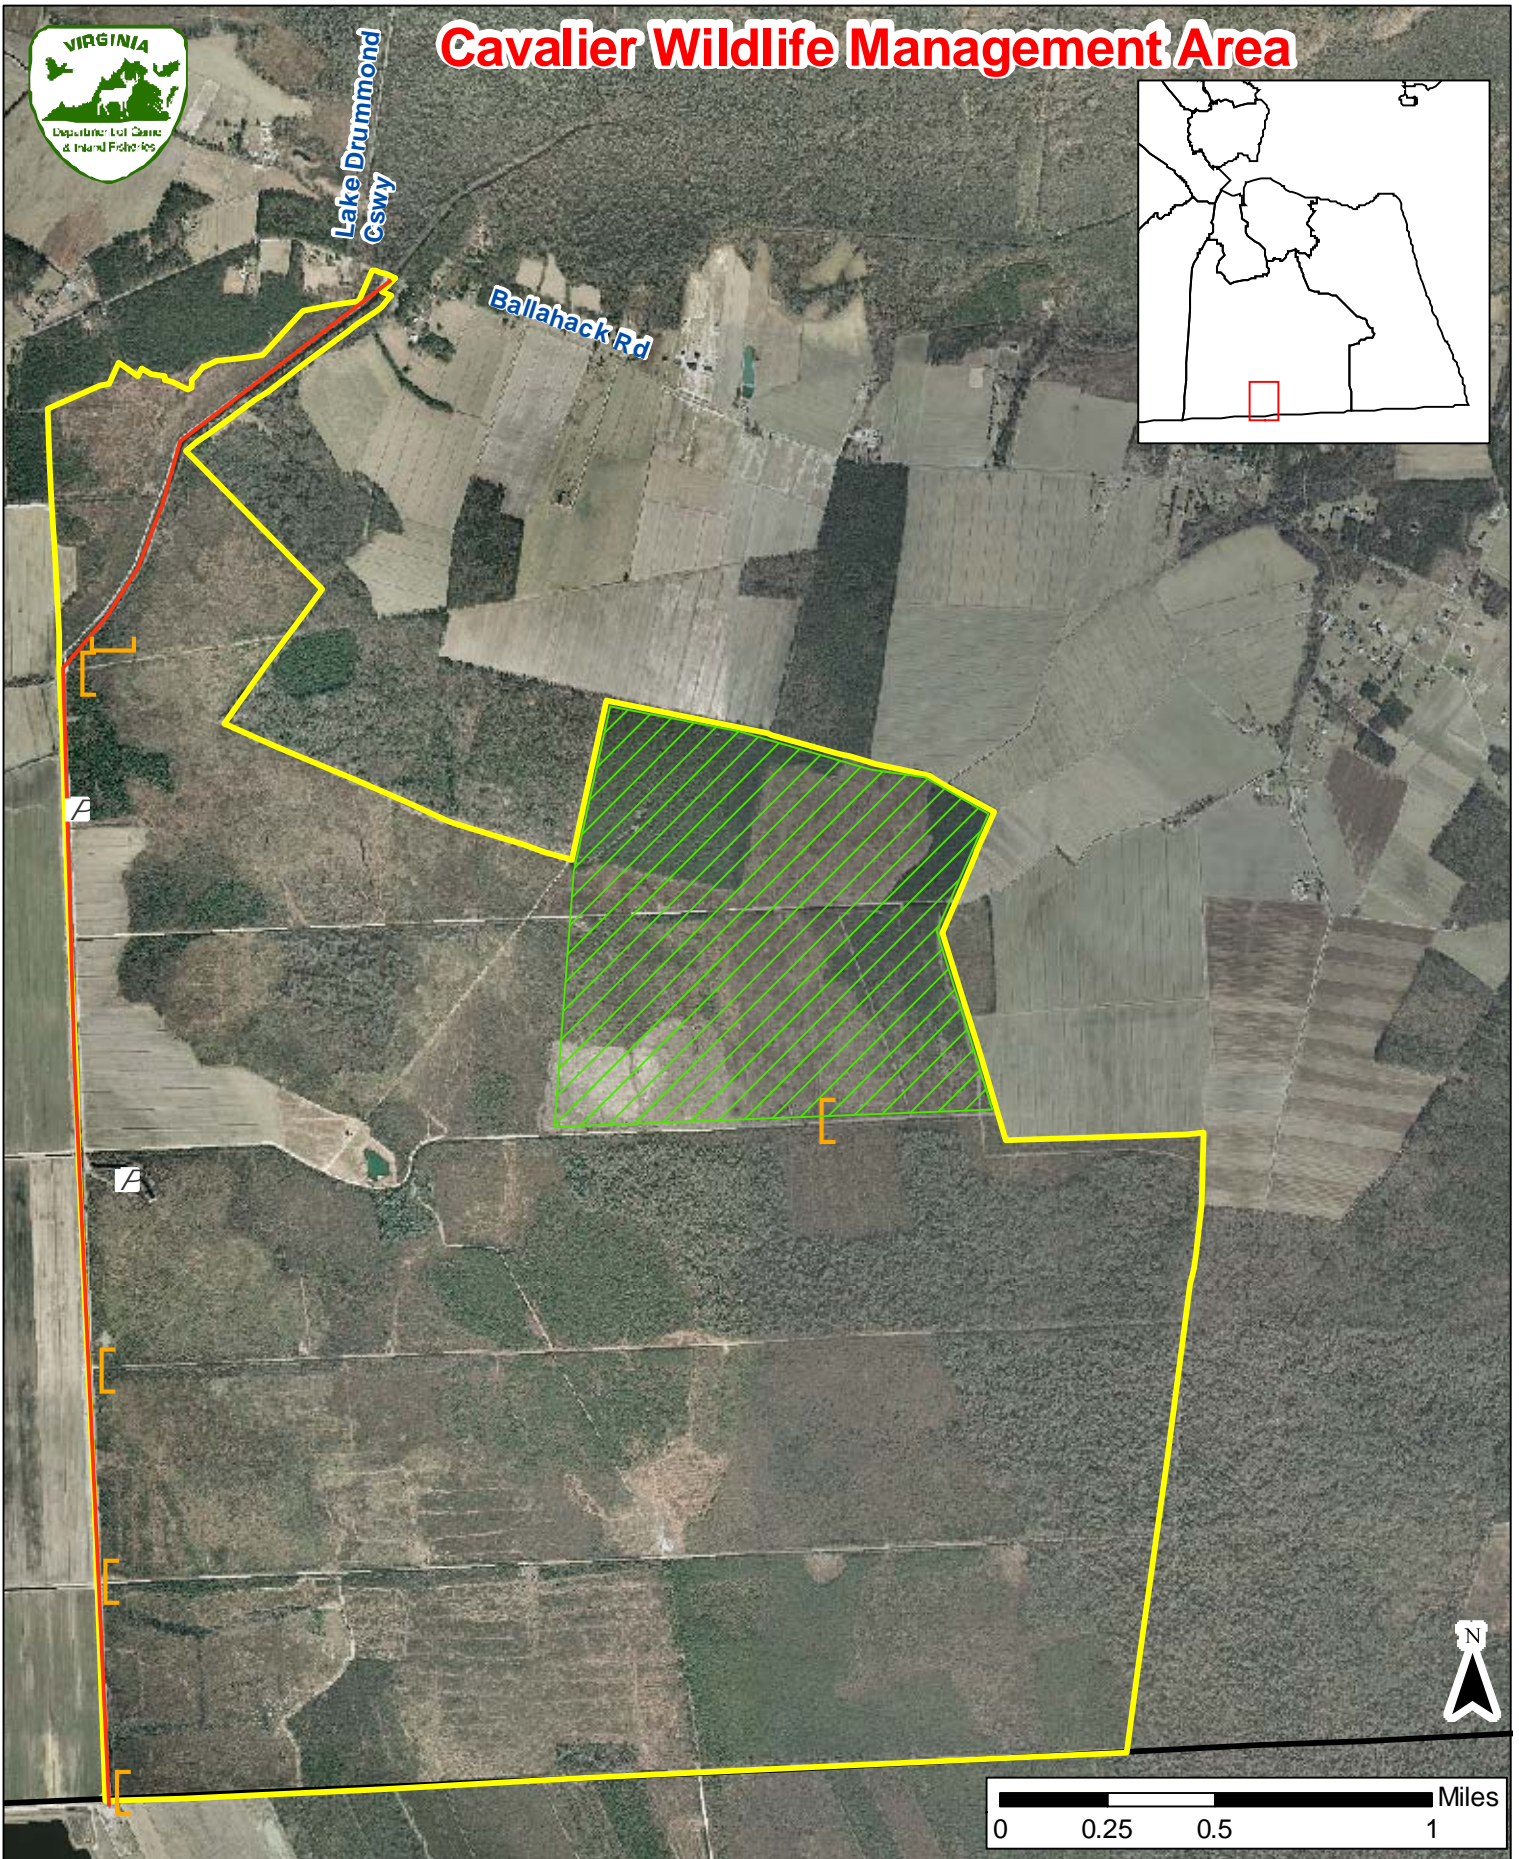

# Cavalier Wildlife Management Area

Lake Drummond  
Cswy

Ballahack Rd

Sources:  
Aerial Imagery - VGIN  
Parcel Data - City of Chesapeake  
Roads Data - VDOT  
All Other Data - DGIF  
DGIF-GIS, KJR, GISP 8/31/11

	Area needs additional deer harvest		Gates		Boundary
	Parking		Open Roads		Virginia Counties