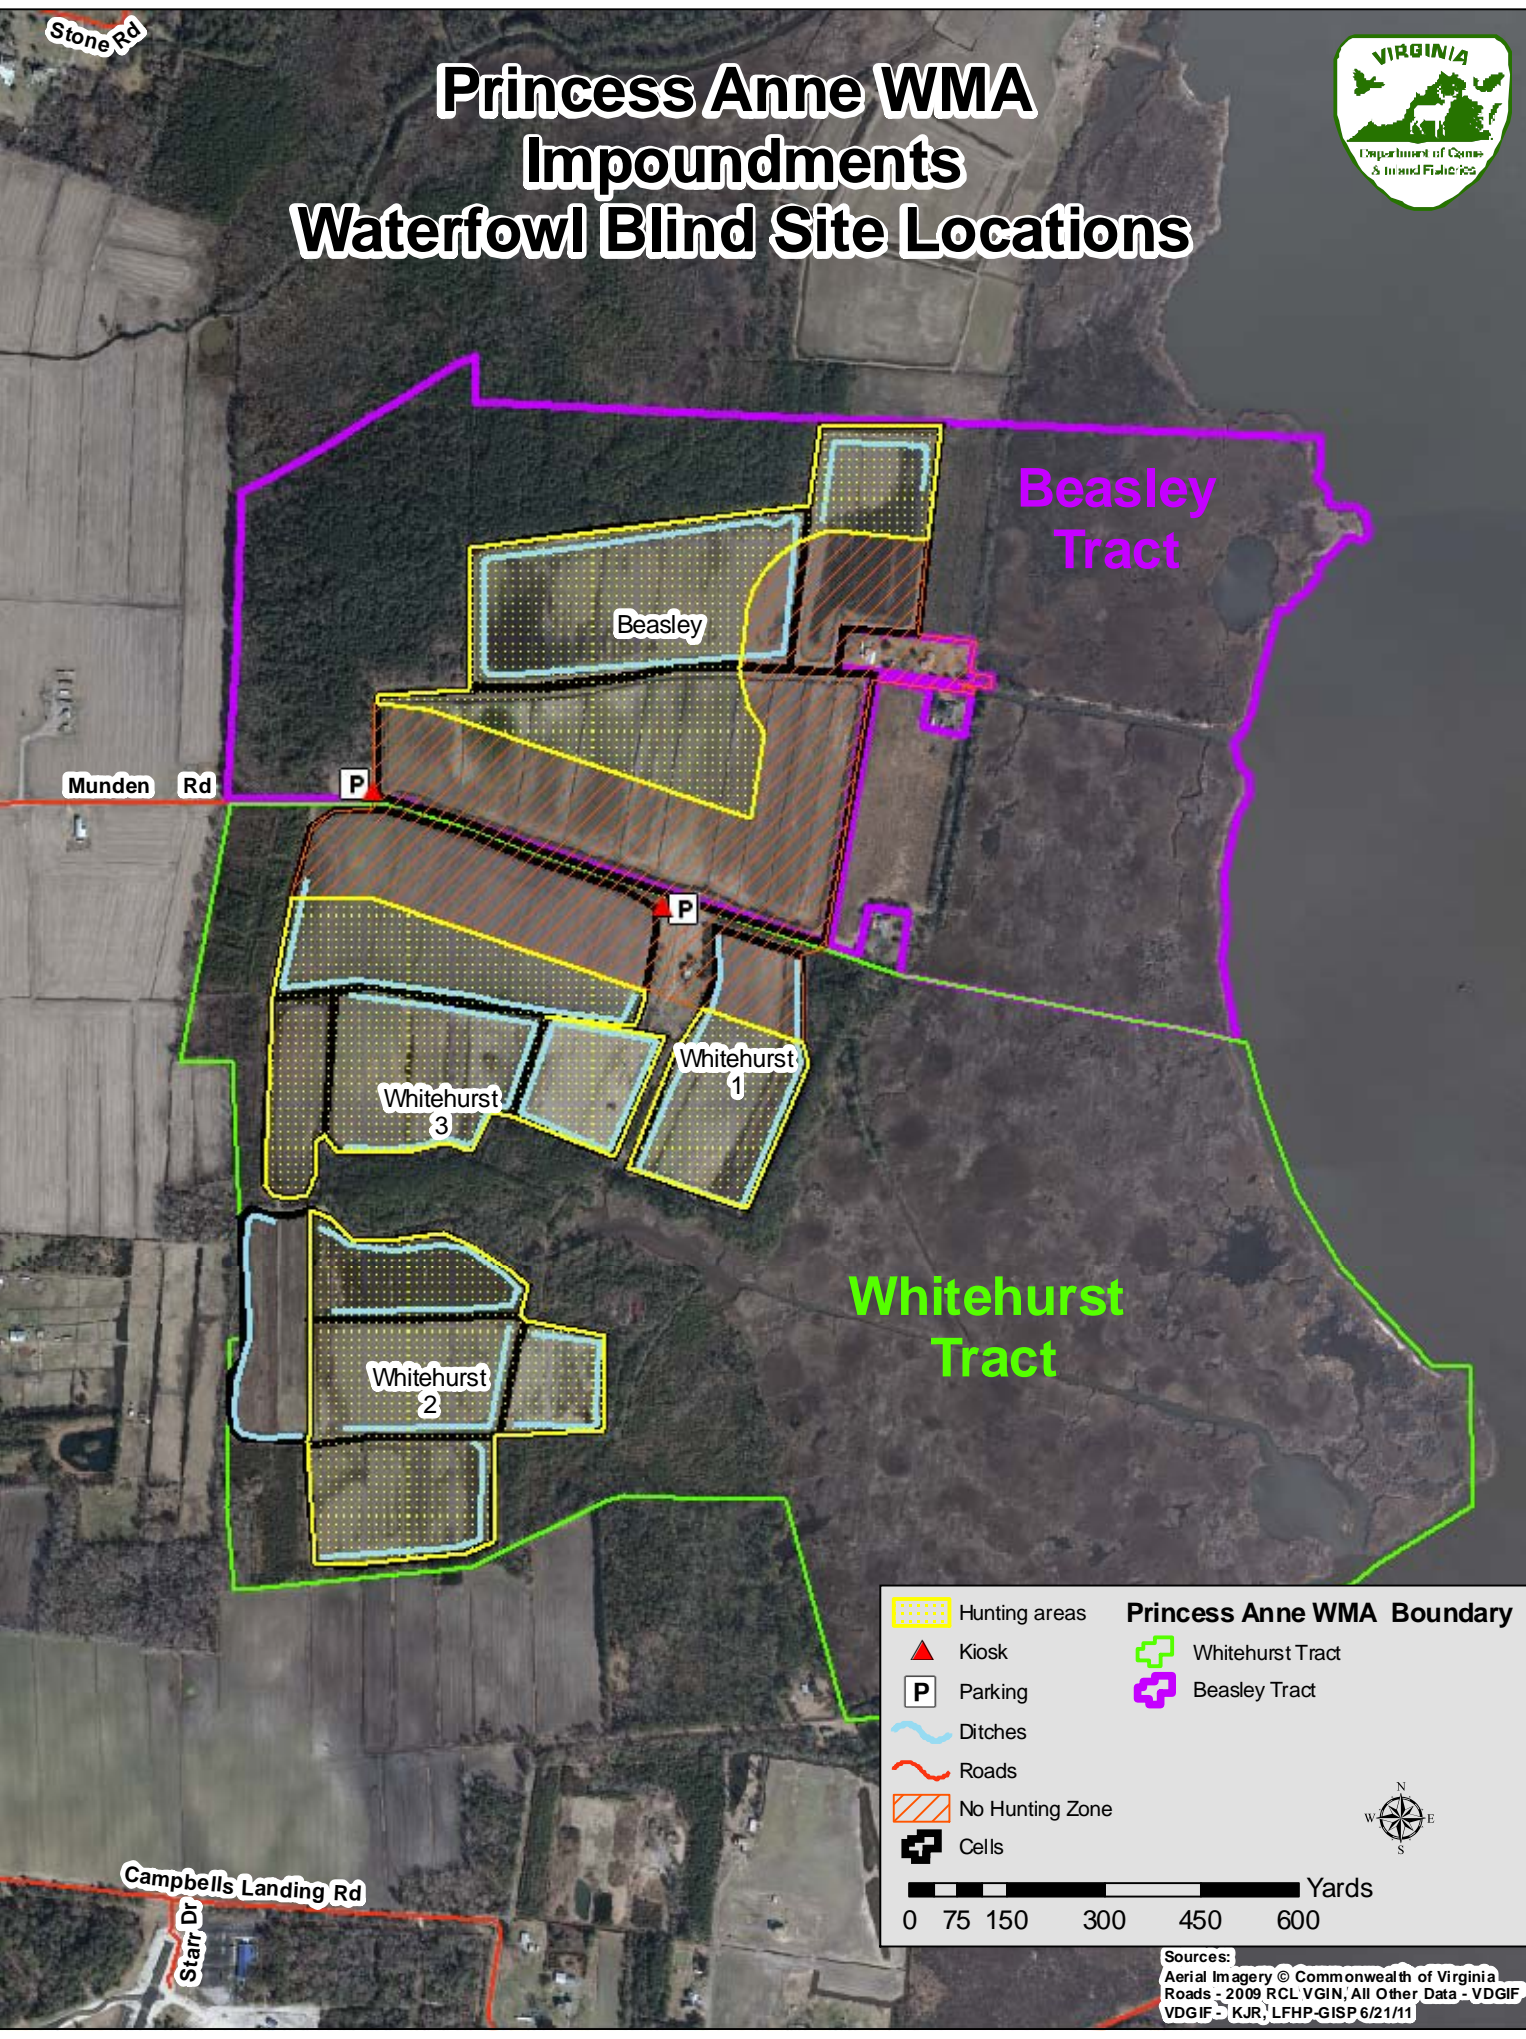

Stone Rd

# Princess Anne WMA Impoundments Waterfowl Blind Site Locations

Beasley Tract

Whitehurst Tract

Beasley

Whitehurst 1

Whitehurst 3

Whitehurst 2

Munden Rd

Campbells Landing Rd

Starr Dr

	Hunting areas	<b>Princess Anne WMA Boundary</b>	
	Kiosk		Whitehurst Tract
	Parking		Beasley Tract
	Ditches		
	Roads		
	No Hunting Zone		
	Cells		

0 75 150 300 450 600 Yards