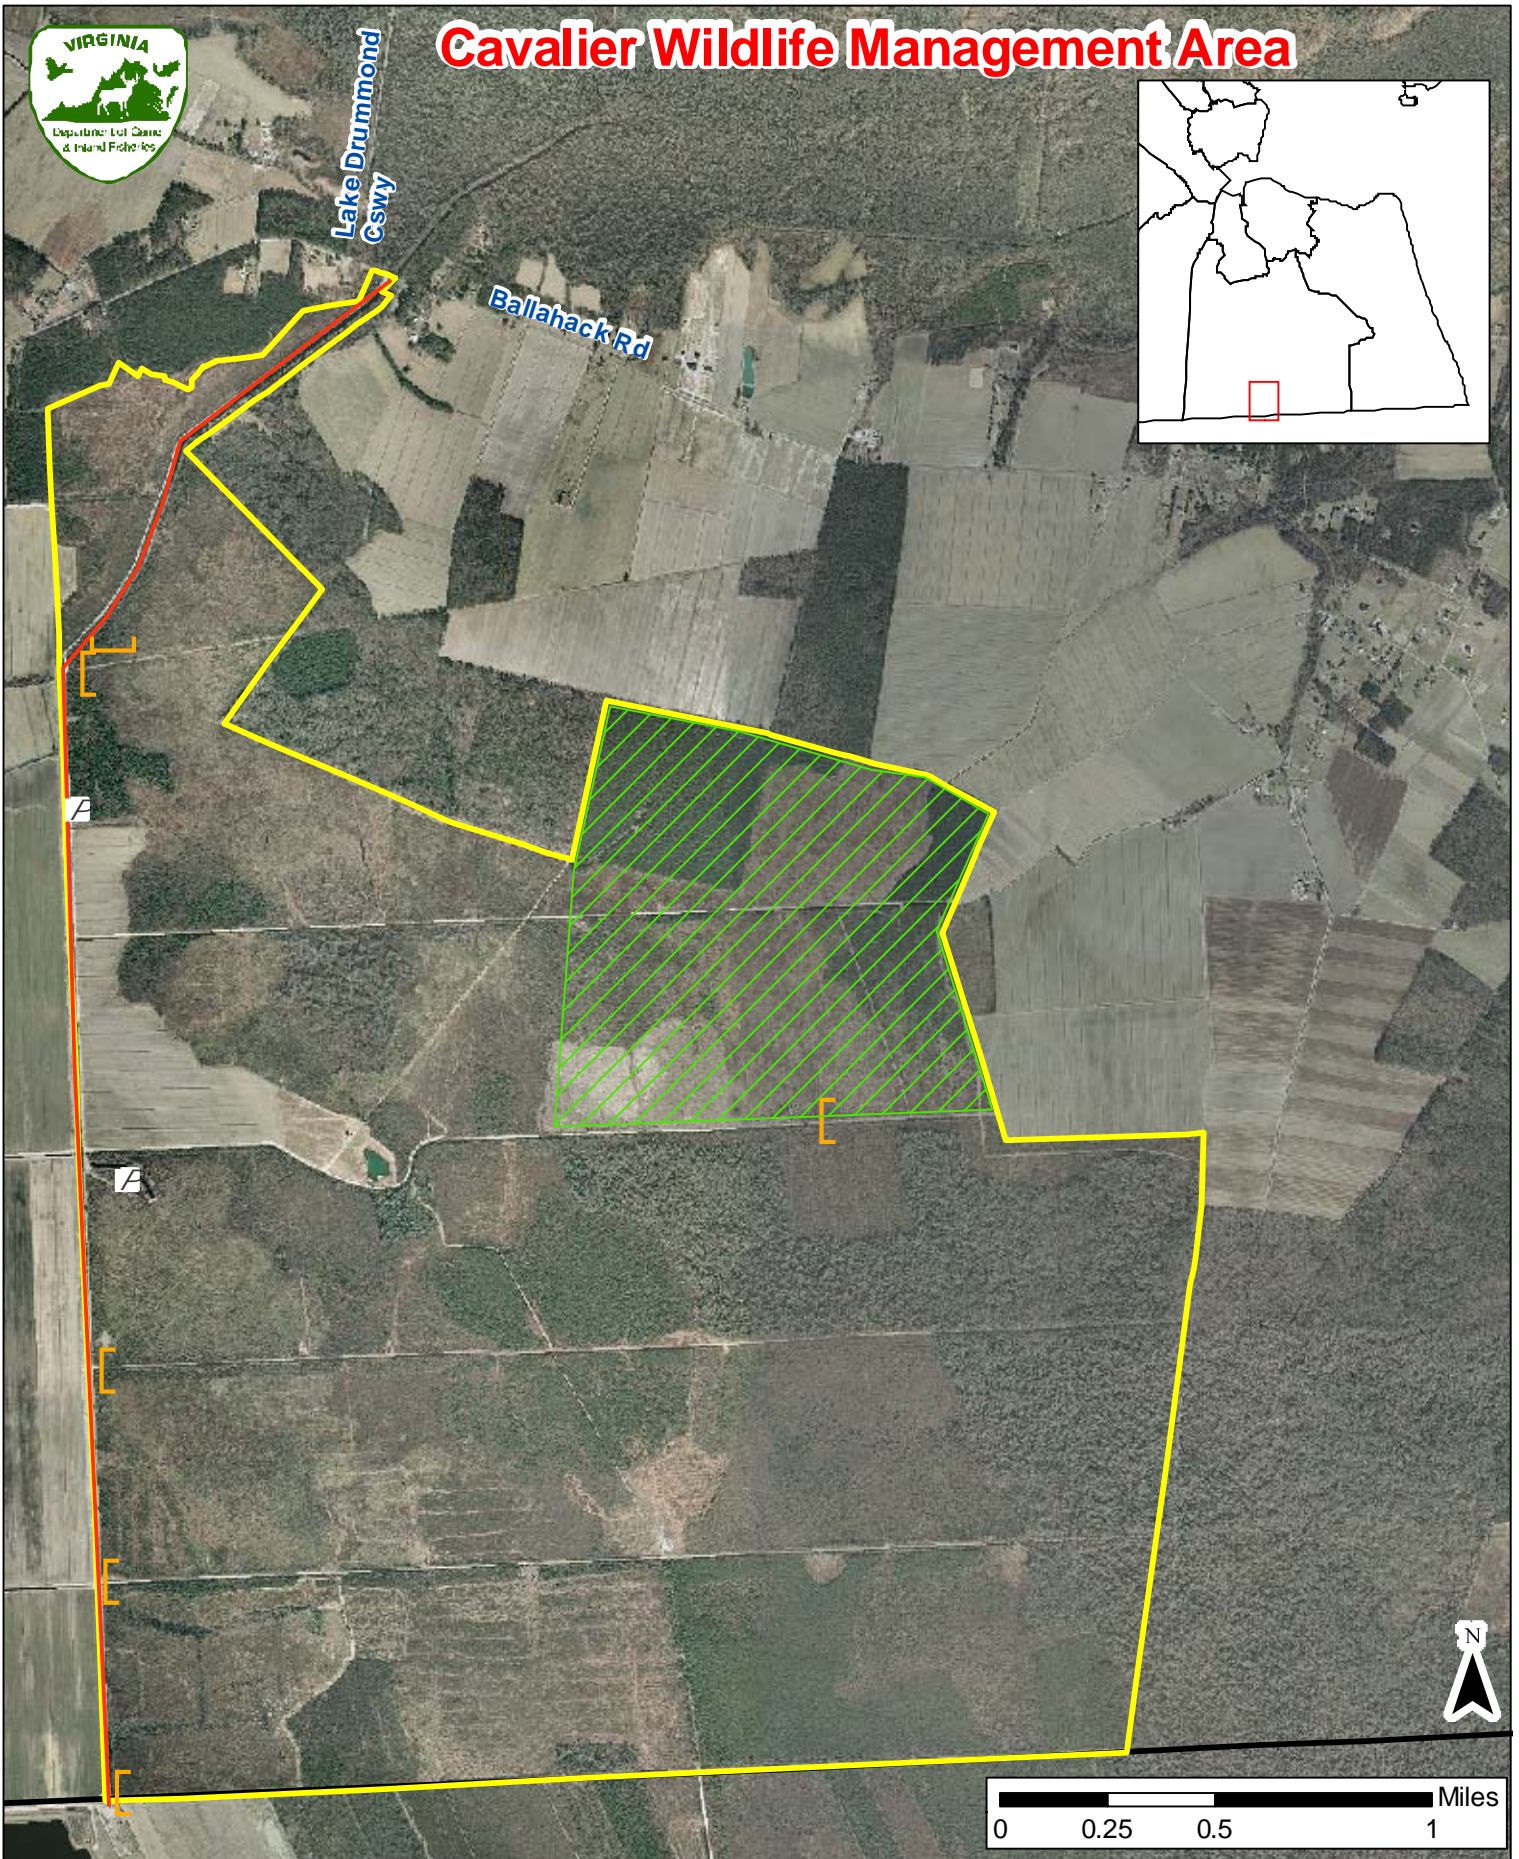

Cavalier Wildlife Management Area

Lake Drummond
Cswy

Ballahack Rd

Sources:
Aerial Imagery - VGIN
Parcel Data - City of Chesapeake
Roads Data - VDOT
All Other Data - DGIF
DGIF-GIS, KJR, GISP 8/31/11

 Area needs additional deer harvest	 Gates	 Boundary
 Parking	 Open Roads	 Virginia Counties