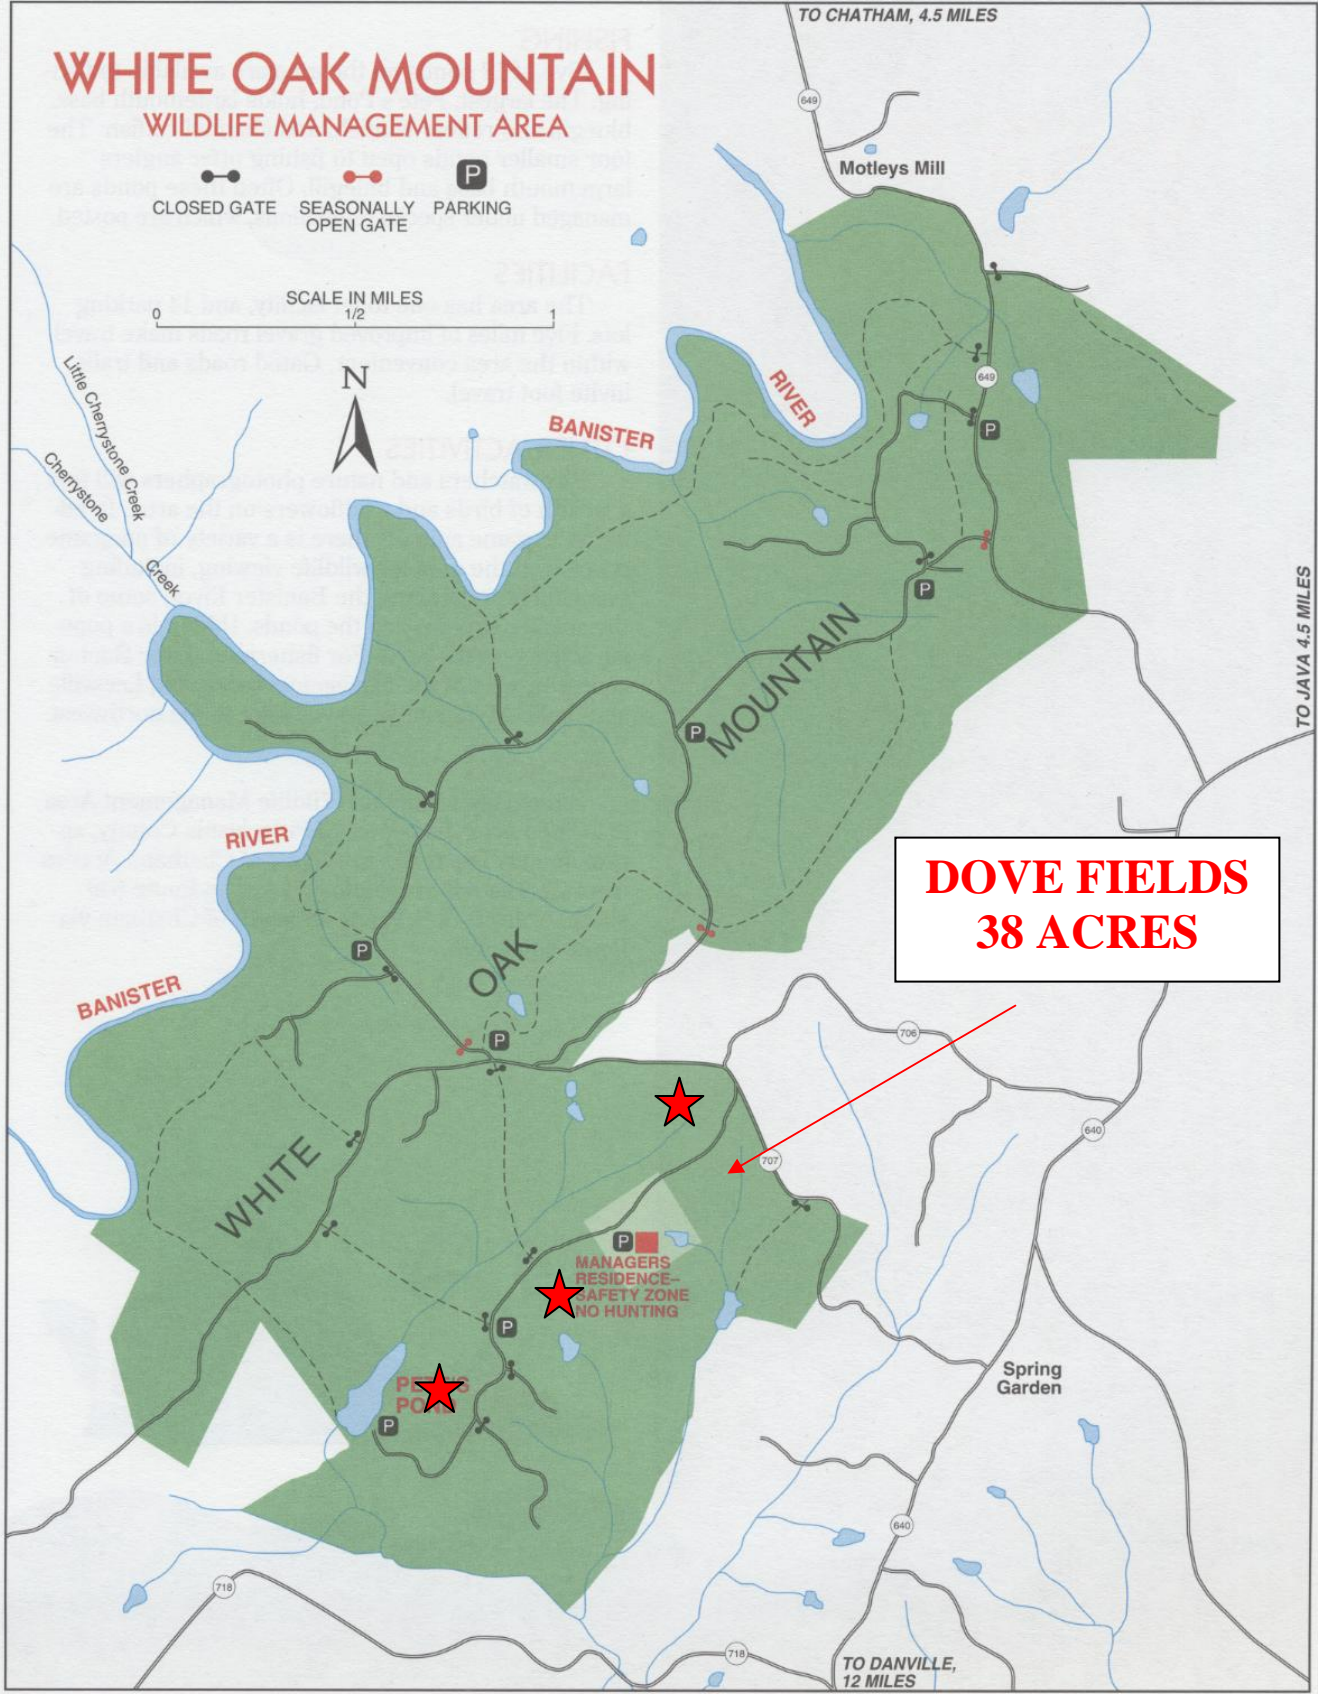

WHITE OAK MOUNTAIN WILDLIFE MANAGEMENT AREA

 CLOSED GATE  SEASONALLY OPEN GATE  PARKING

SCALE IN MILES
0 1/2 1

**DOVE FIELDS
38 ACRES**

TO CHATHAM, 4.5 MILES

TO JAVA 4.5 MILES

TO DANVILLE,
12 MILES