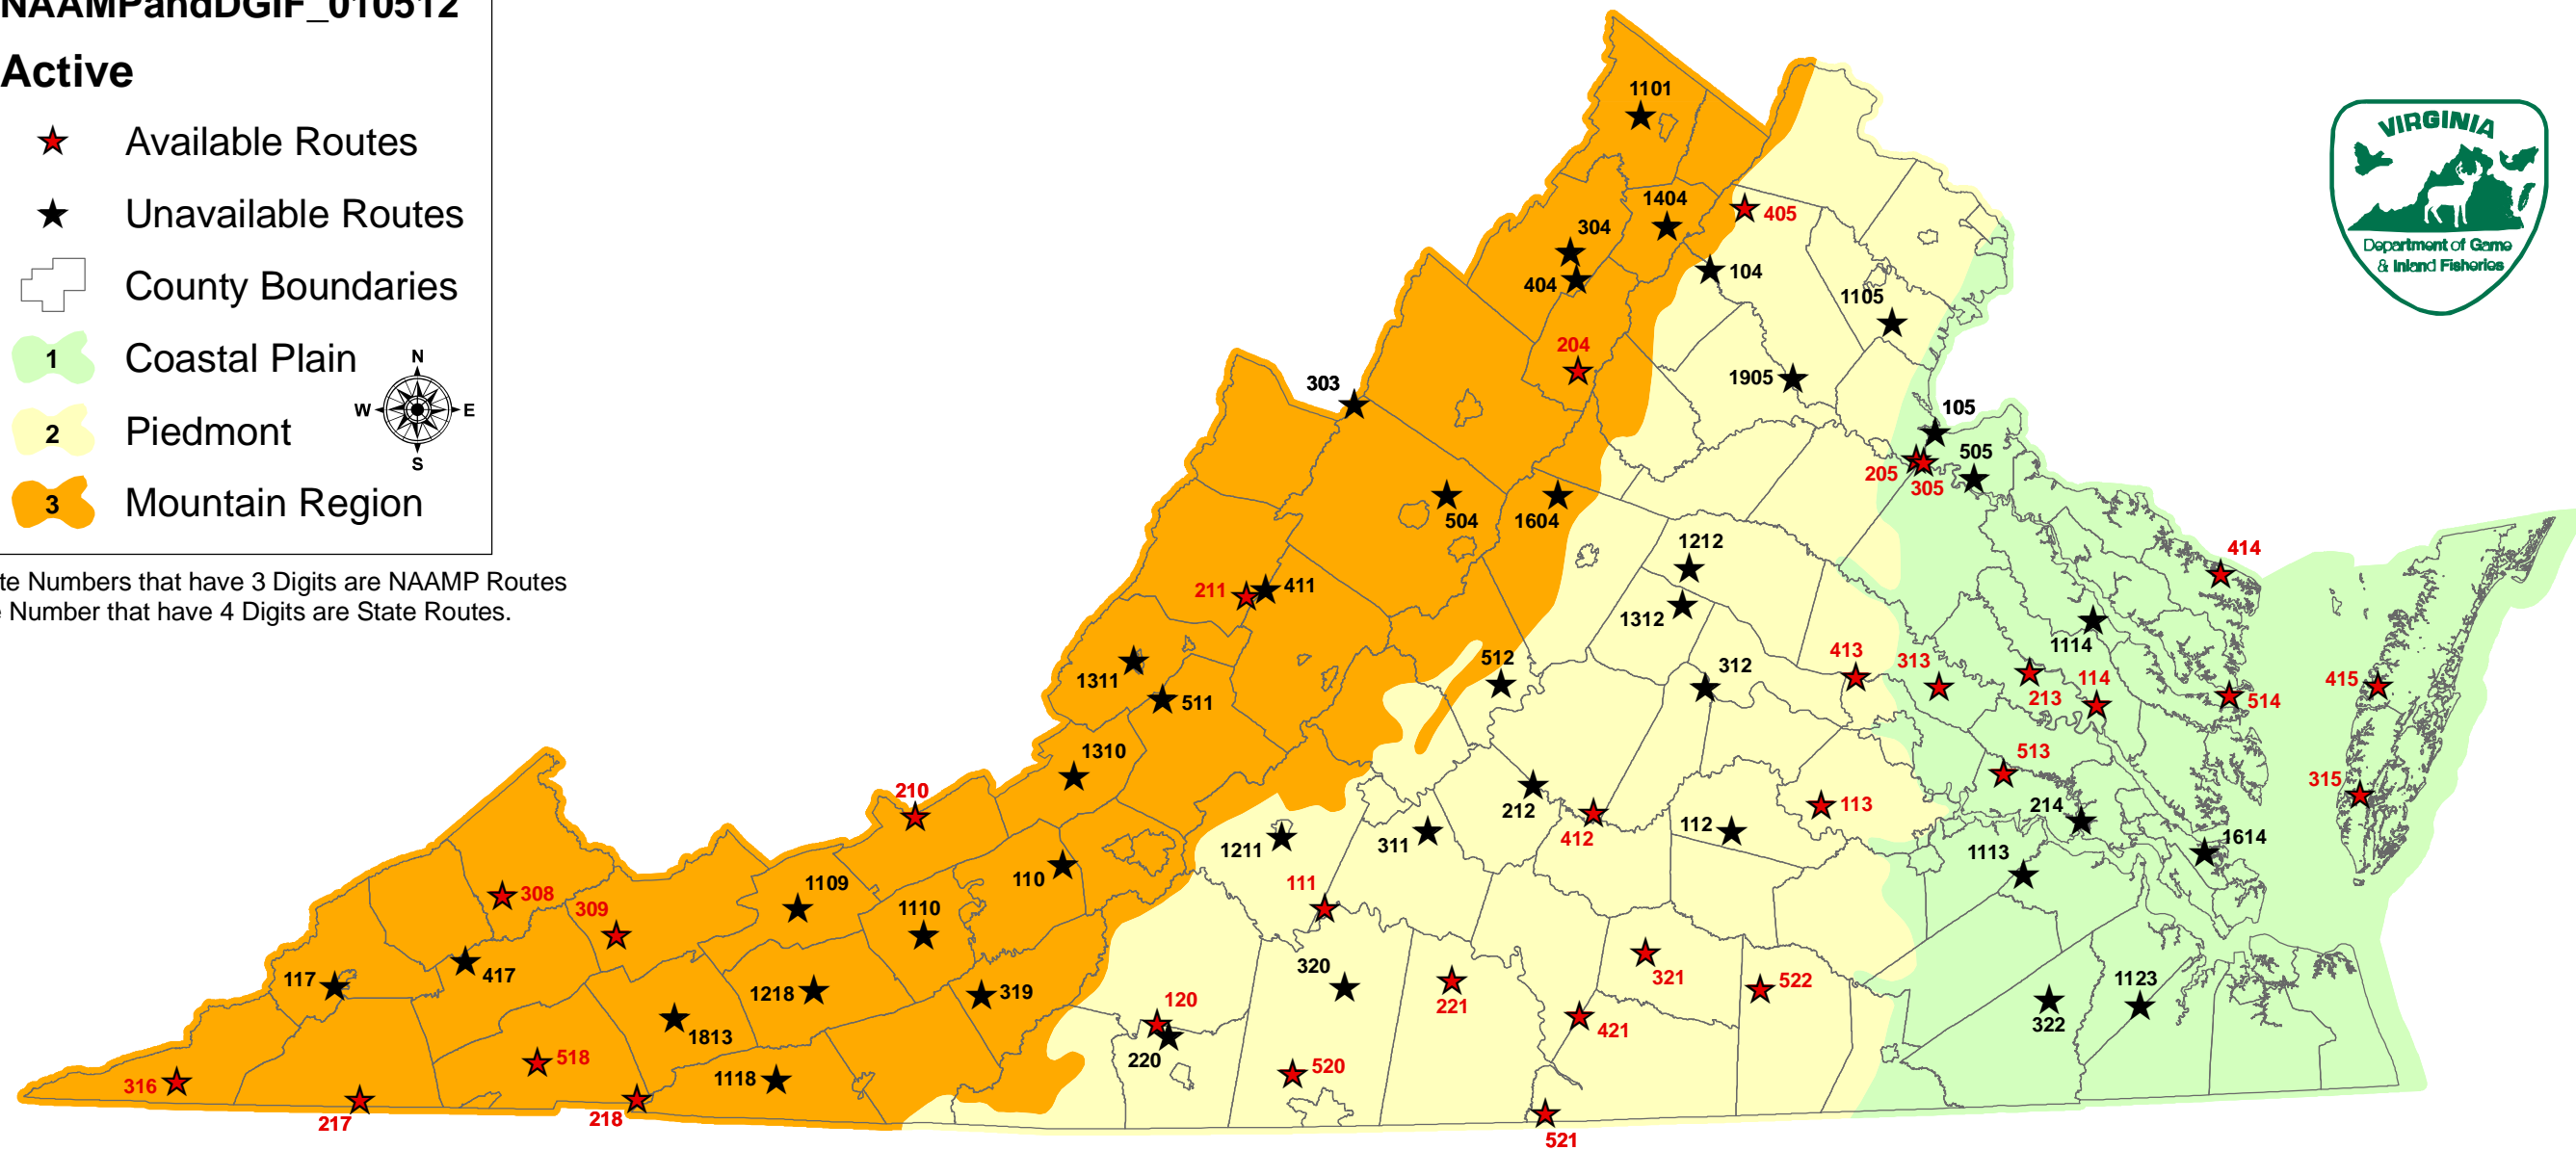

# Virginia Frog and Toad Survey

NAAMPandDGIF\_010512

## Active

- ★ Available Routes
- ★ Unavailable Routes
- ⊕ County Boundaries
- 1 Coastal Plain
- 2 Piedmont
- 3 Mountain Region

Note: Route Numbers that have 3 Digits are NAAMP Routes and Route Number that have 4 Digits are State Routes.

30 15 0 30 60 90 Miles