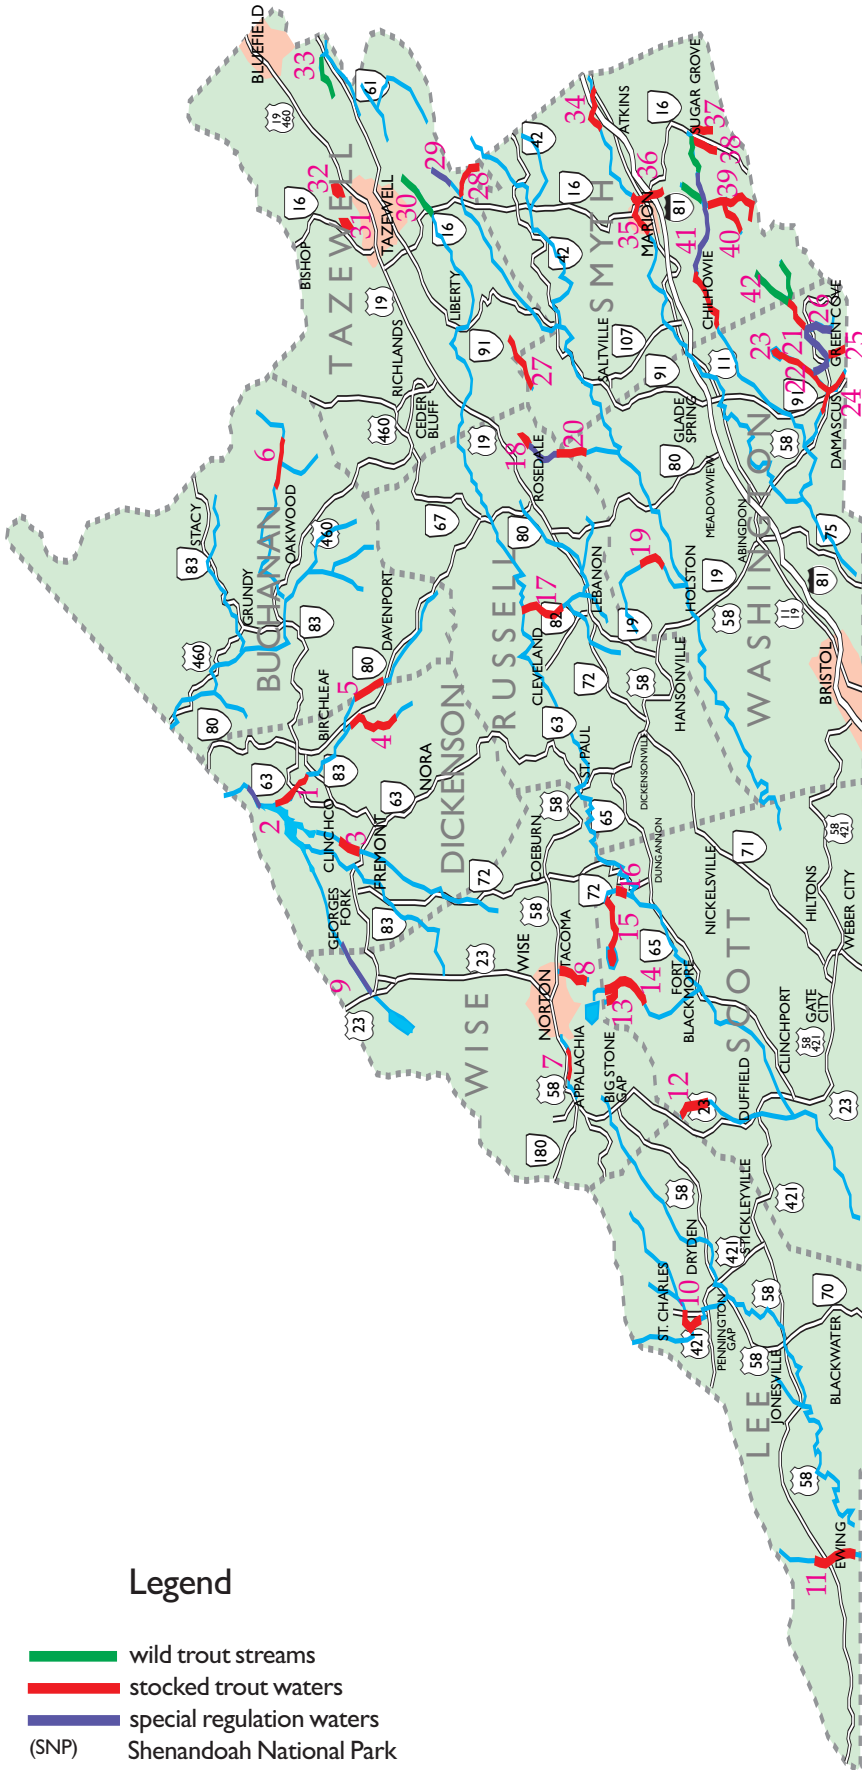

Area 5

Legend

- █ wild trout streams
- █ stocked trout waters
- █ special regulation waters
- (SNP) Shenandoah National Park

Dickenson County

- (1) Russell Fork River
- (2) Pound River
- (3) Cranesnest River
- (4) Frying Pan Creek

Buchanan County

- (5) Russell Fork River
- (6) Dismal River

Wise County

- (7) Middle Fork Powell River
- (8) Clear Creek
- (9) Pound River/ N. Fk. Pound River

Lee County

- (10) N. Fk. Powell River
- (11) Martins Creek

Scott County

- (12) Stock Creek
- (13) Straight Fork
- (14) Big Stony Creek
- (15) Bark Camp Lake
- (16) Little Stony Creek

Russell County

- (17) Big Cedar Creek
- (18) Laurel Bed Lake

Washington County

- (19) Big Brumley Creek
 - (20) Big Tumbling Creek
 - (21) Whitetop Laurel
 - (22) Straight Branch
 - (23) Beartree Lake
 - (24) Tennessee Laurel
 - (25) Valley Creek
 - (26) Green Cove Creek
- Tazewell County
- (27) Little Tumbling Creek
 - (28) Laurel Creek
 - (29) Roaring Fork
 - (30) Maiden Spring Creek
 - (31) Lake Written
 - (32) Lincolnshire Lake
 - (33) Cove Creek

Smyth County

- (34) Middle Fk. Holston River (Upper)
- (35) Middle Fk. Holston River (Marion)
- (36) Staley Creek
- (37) Cressy Creek
- (38) Dickey Creek
- (39) Comers Creek
- (40) Hurricane Creek
- (41) S. Fk. Holston River
- (42) Little Laurel Creek