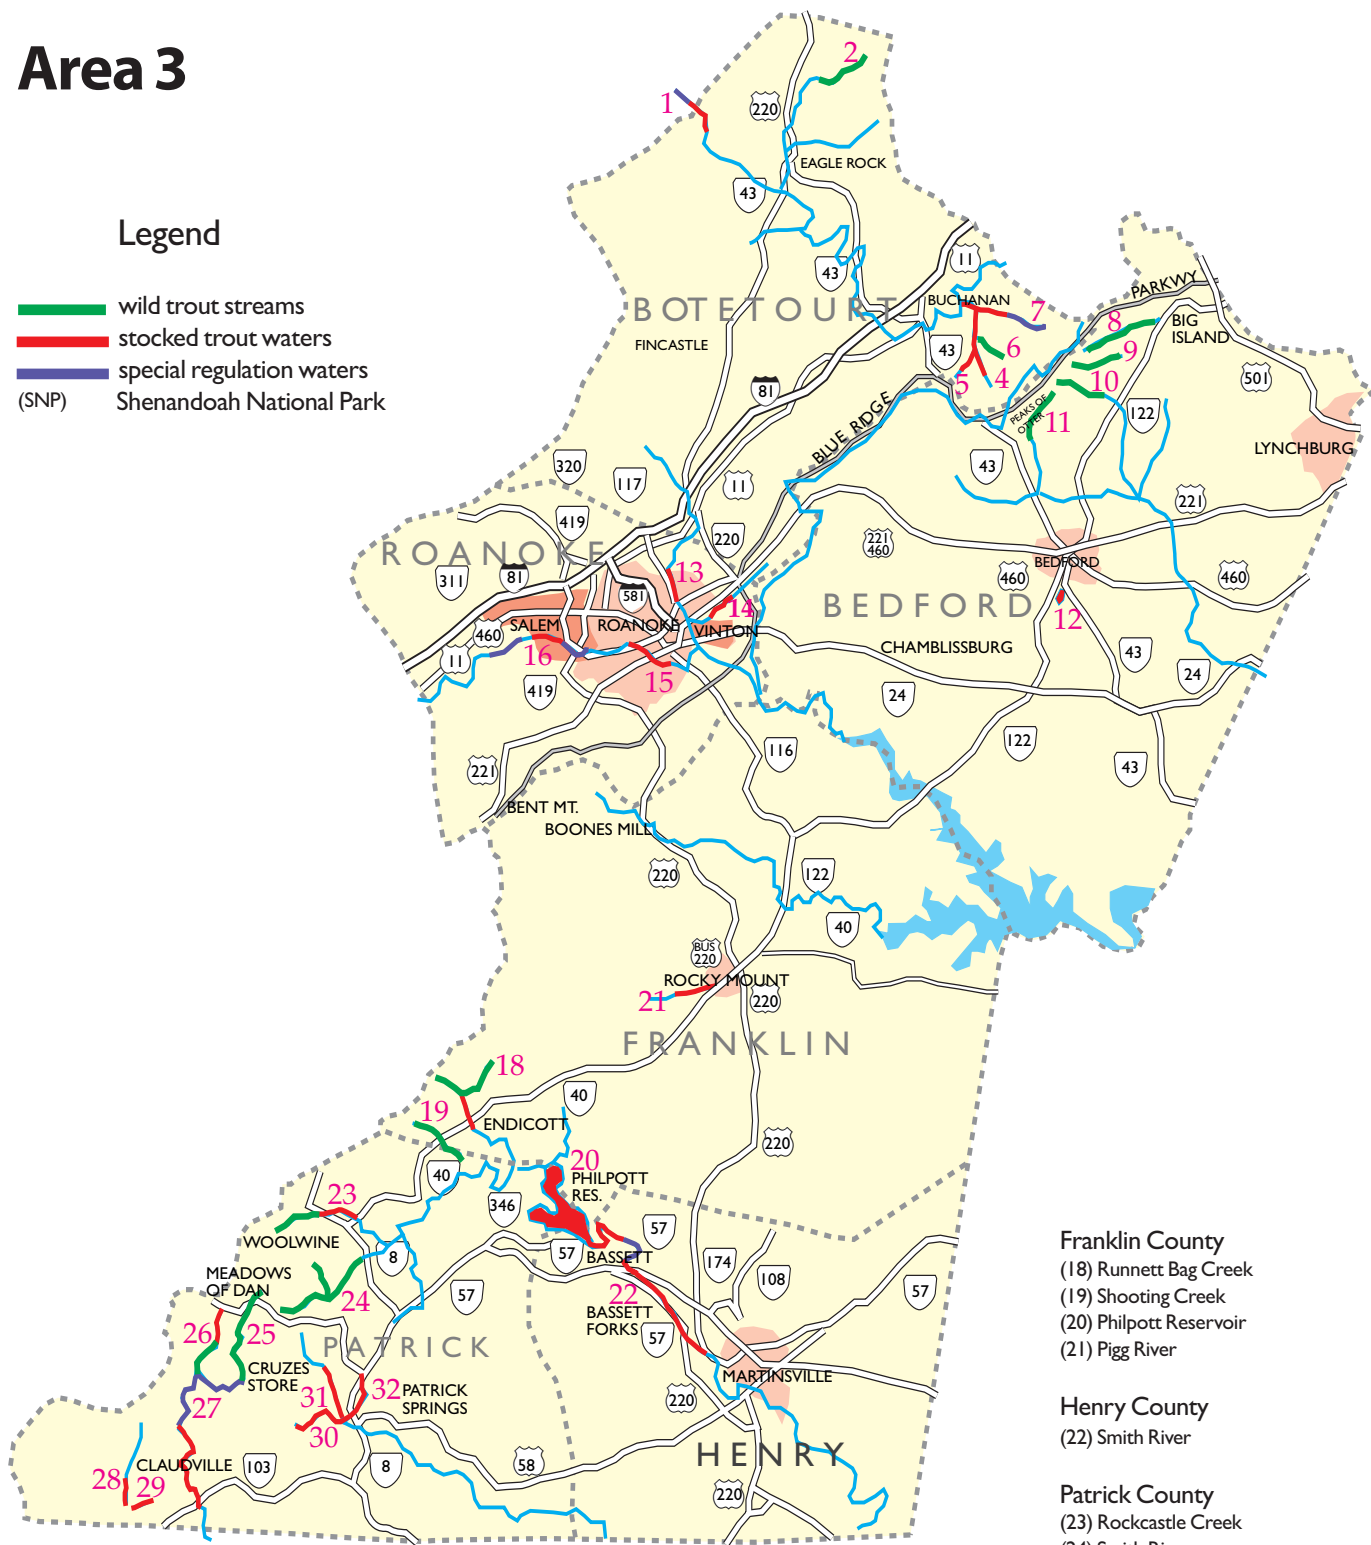

### Botetourt County

- (1) Roaring Run
- (2) Sinking Creek
- (4) Jennings Creek
- (5) McFalls Run
- (6) Middle Creek
- (7) North Creek

### Bedford County

- (8) Hunting Creek
- (9) Reed Creek
- (10) Overstreet Creek
- (11) Stony Creek
- (12) Liberty Lake

### Roanoke County

- (13) Tinker Creek
- (14) Glade Creek
- (15) Roanoke River
- (16) Roanoke River

### Henry County

- (22) Smith River